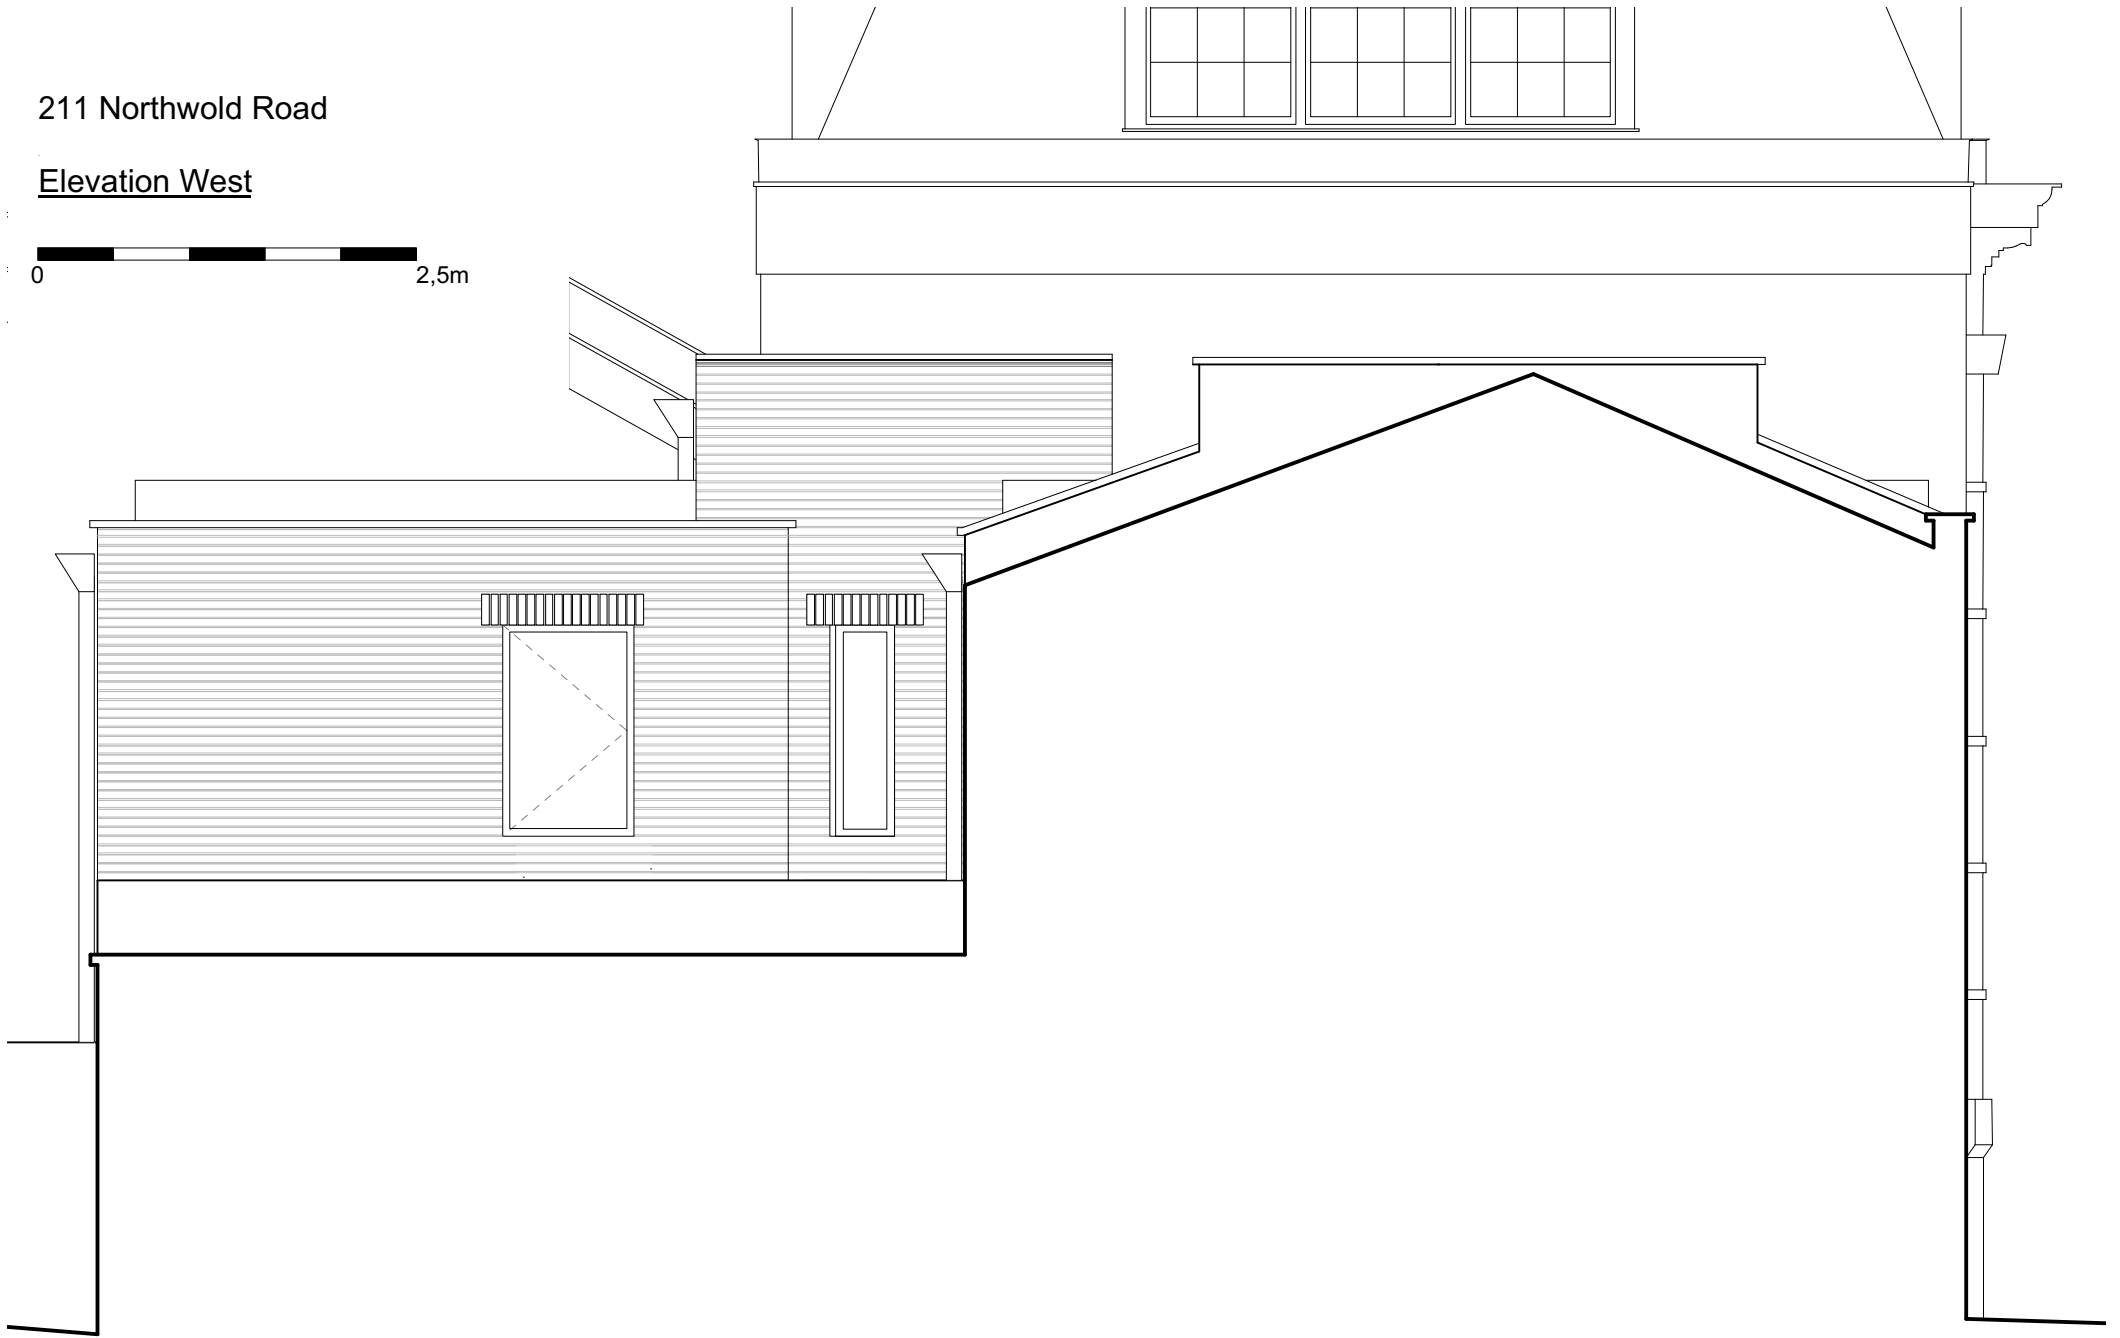

211 Northwold Road

Elevation West

0 2,5m

MACDONALD WRIGHT ARCHITECTS